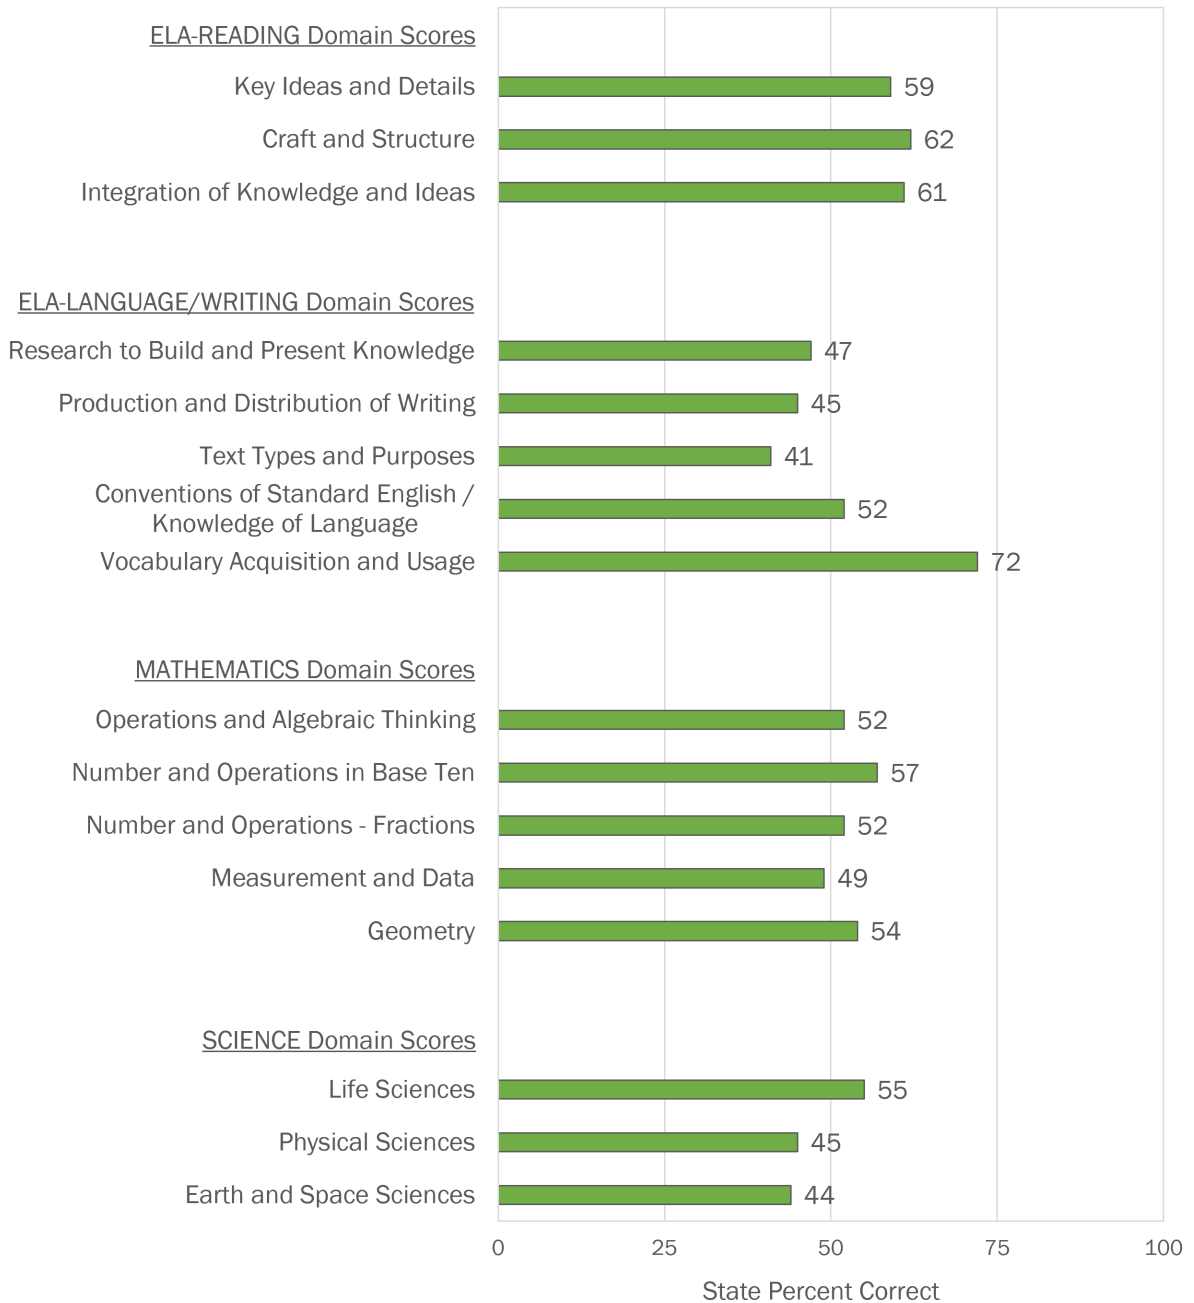

2021 ISASP Grade 5 Average Percent Correct by Domain

**Average Percent Correct
for Each Domain**

■ **Grade 5**